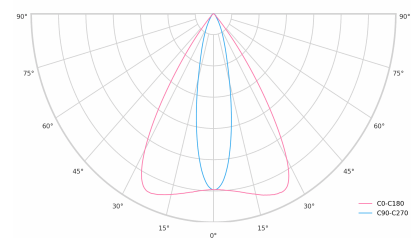

Light distribution