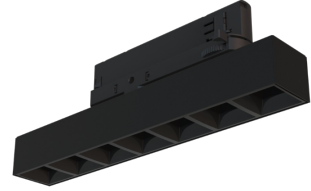

### Product description

Worker Compact is a modern track LED luminaire for 3-phase system with LED source with 50,000 hours lifetime. Available in 3 power options, wide range of color temperatures (2700K-4000K) with CRI 80+/90+. Five light distribution types (50°, 80°, ASYM, SYM, WAS) and DALI control option available. Uses the most modern LED technology for powerful and economical lighting. Ideal for offices, corridors and retail spaces. 5-year warranty.