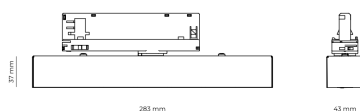

### Product technical data

Mains voltage	220 - 240V AC, 50/60Hz	Ripple	5 %
Connection method	3-phase track adapter	Inrush current	17 A
Dimming type	Non-dimmable	Inrush time	172 µs
IP rating	20	Optical system	Lenses
Protection class	II	Optical part material	PMMA
Ambient temperature	0 to +25 °C	Surface finish	Powder coated
Light source	LED	Width	43.00 cm
Colour temperature	3500k	Height	37.00 cm
Color rendering index	90	Length	284.00 cm
Rated luminous flux	1,094 lm	Weight	0.45 kg
Connected load	13.97 W	Service lifetime (L80 B10)	50 000 h
Luminous efficacy	78.3 lm/W	Warranty	5 years

### Dimensions