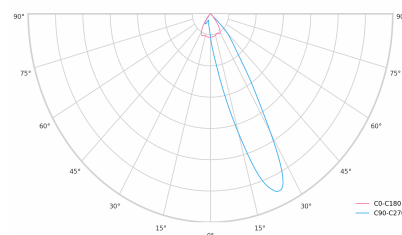

Light distribution