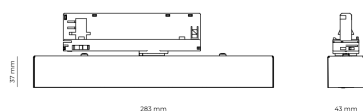

Ripple	5 %
Inrush current	17 A
Inrush time	172 µs
Optical system	Lenses
Optical part material	PMMA
Surface finish	Powder coated
Width	43.00 cm
Height	37.00 cm
Length	284.00 cm
Weight	0.45 kg
Service lifetime (L80 B10)	50 000 h
Warranty	5 years

### Dimensions