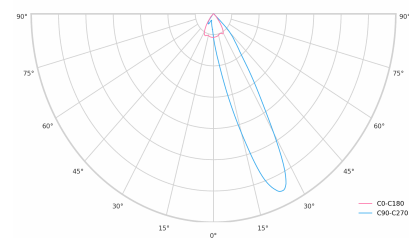

Light distribution