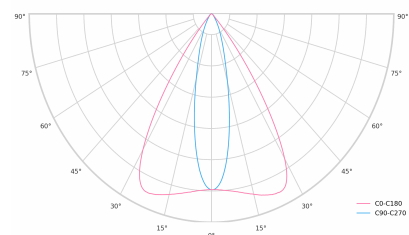

Light distribution