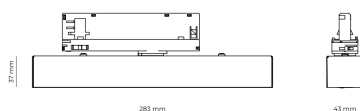

Ripple	5 %
Inrush current	17 A
Inrush time	172 µs
Optical system	Lenses
Optical part material	PMMA
Surface finish	Powder coated
Width	43.00 cm
Height	37.00 cm
Length	284.00 cm
Weight	0.45 kg
Service lifetime (L80 B10)	50 000 h
Warranty	5 years

Dimensions

Light distribution