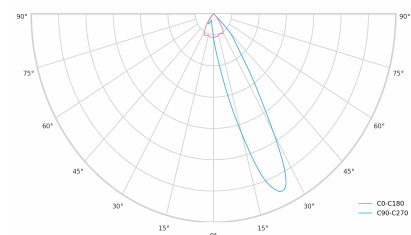

Light distribution