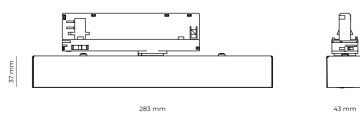

Ripple	5 %
Inrush current	17 A
Inrush time	172 µs
Optical system	Lenses
Optical part material	PMMA
Surface finish	Powder coated
Width	43.00 cm
Height	37.00 cm
Length	284.00 cm
Weight	0.45 kg
Service lifetime (L80 B10)	50 000 h
Warranty	5 years

Dimensions

Light distribution