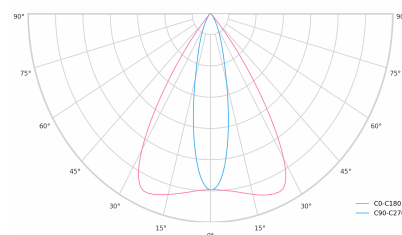

Light distribution