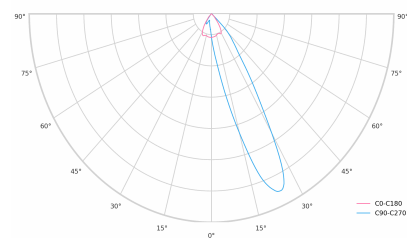

Light distribution