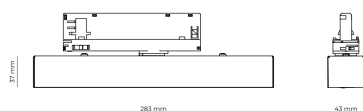

### Product technical data

Mains voltage	220 - 240V AC, 50/60Hz	Ripple	5 %
Connection method	3-phase track adapter	Inrush current	17 A
Dimming type	Non-dimmable	Inrush time	172 µs
IP rating	20	Optical system	Lenses
Protection class	II	Optical part material	PMMA
Ambient temperature	0 to +25 °C	Surface finish	Powder coated
Light source	LED	Width	43.00 cm
Colour temperature	2700k	Height	37.00 cm
Color rendering index	90	Length	283.00 cm
Rated luminous flux	823 lm	Weight	0.45 kg
Connected load	11.76 W	Service lifetime (L80 B10)	50 000 h
Luminous efficacy	70.0 lm/W	Warranty	5 years

### Dimensions