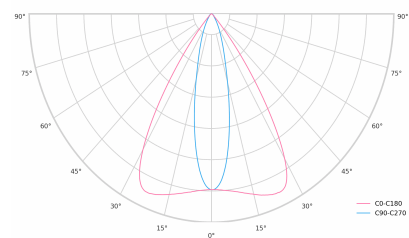

Light distribution