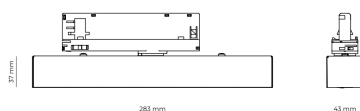

LED 220-240 V 50-60 Hz **IP20**   **UGR < 19** **CCT 3500 k** **CRI 90+**

Product technical data

Mains voltage	220 - 240V AC, 50/60Hz	Ripple	5 %
Connection method	3-phase track adapter	Inrush current	17 A
Dimming type	Non-dimmable	Inrush time	172 µs
IP rating	20	Optical system	Lenses
Protection class	II	Optical part material	PMMA
Ambient temperature	0 to +25 °C	Surface finish	Powder coated
Light source	LED	Width	43.00 cm
Colour temperature	3500k	Height	37.00 cm
Color rendering index	90	Length	283.00 cm
Rated luminous flux	761 lm	Weight	0.45 kg
Connected load	9.42 W	Service lifetime (L80 B10)	50 000 h
Luminous efficacy	80.8 lm/W	Warranty	5 years

Dimensions

Light distribution