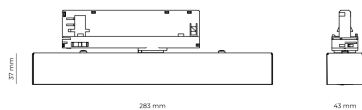

LED 220-240 V 50-60 Hz **IP20**   **UGR < 19** **CCT 3500 k** **CRI 90+**

Product technical data

Mains voltage	220 - 240V AC, 50/60Hz	Ripple	5 %
Connection method	3-phase track adapter	Inrush current	17 A
Dimming type	Non-dimmable	Inrush time	172 µs
IP rating	20	Optical system	Lenses
Protection class	II	Optical part material	PMMA
Ambient temperature	0 to +25 °C	Surface finish	Powder coated
Light source	LED	Width	43.00 cm
Colour temperature	3500k	Height	37.00 cm
Color rendering index	90	Length	283.00 cm
Rated luminous flux	761 lm	Weight	0.45 kg
Connected load	9.42 W	Service lifetime (L80 B10)	50 000 h
Luminous efficacy	80.8 lm/W	Warranty	5 years

Dimensions

Light distribution