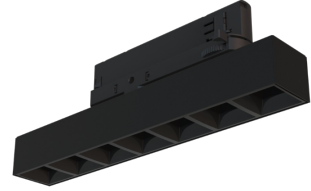

Technical datasheet

WORCOM-S-935-1-SYM-BL

ARLI

Product description

Worker Compact is a modern track LED luminaire for 3-phase system with LED source with 50,000 hours lifetime. Available in 3 power options, wide range of color temperatures (2700K-4000K) with CRI 80+/90+. Five light distribution types (50°, 80°, ASYM, SYM, WAS) and DALI control option available. Uses the most modern LED technology for powerful and economical lighting. Ideal for offices, corridors and retail spaces. 5-year warranty.

LED 220-240 V 50-60 Hz **IP20**   **UGR < 19** **CCT 3500 k** **CRI 90+**

Product technical data

Mains voltage	220 - 240V AC, 50/60Hz	Ripple	5 %
Connection method	3-phase track adapter	Inrush current	17 A
Dimming type	Non-dimmable	Inrush time	172 µs
IP rating	20	Optical system	Lenses
Protection class	II	Optical part material	PMMA
Ambient temperature	0 to +25 °C	Surface finish	Powder coated
Light source	LED	Width	43.00 cm
Colour temperature	3500k	Height	37.00 cm
Color rendering index	90	Length	283.00 cm
Rated luminous flux	761 lm	Weight	0.45 kg
Connected load	9.42 W	Service lifetime (L80 B10)	50 000 h
Luminous efficacy	80.8 lm/W	Warranty	5 years