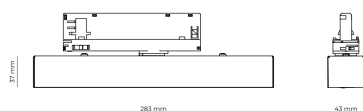

LED 220-240 V 50-60 Hz **IP20**   **UGR < 19** **CCT 2700 k** **CRI 90+**

Product technical data

Mains voltage	220 - 240V AC, 50/60Hz	Ripple	5 %
Connection method	3-phase track adapter	Inrush current	17 A
Dimming type	Non-dimmable	Inrush time	172 μs
IP rating	20	Optical system	Lenses
Protection class	II	Optical part material	PMMA
Ambient temperature	0 to +25 °C	Surface finish	Powder coated
Light source	LED	Width	43.00 cm
Colour temperature	2700k	Height	37.00 cm
Color rendering index	90	Length	283.00 cm
Rated luminous flux	670 lm	Weight	0.45 kg
Connected load	9.42 W	Service lifetime (L80 B10)	50 000 h
Luminous efficacy	71.1 lm/W	Warranty	5 years

Dimensions

Light distribution