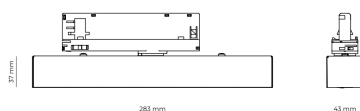

### Product technical data

Mains voltage	220 - 240V AC, 50/60Hz	Ripple	5 %
Connection method	3-phase track adapter	Inrush current	17 A
Dimming type	Non-dimmable	Inrush time	172 µs
IP rating	20	Optical system	Lenses
Protection class	II	Optical part material	PMMA
Ambient temperature	0 to +25 °C	Surface finish	Powder coated
Light source	LED	Width	43.00 cm
Colour temperature	4000k	Height	37.00 cm
Color rendering index	80	Length	283.00 cm
Rated luminous flux	998 lm	Weight	0.45 kg
Connected load	10.62 W	Service lifetime (L80 B10)	50 000 h
Luminous efficacy	94.0 lm/W	Warranty	5 years

### Dimensions