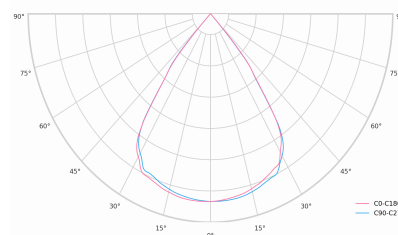

Light distribution