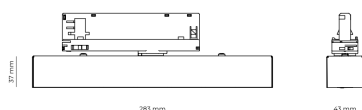

Ripple	1 %
DALI address	1
Standby power	0.30 W
Inrush current	10 A
Inrush time	80 µs
Optical system	Lenses
Optical part material	PMMA
Surface finish	Powder coated
Width	43.00 cm
Height	37.00 cm
Length	284.00 cm
Weight	0.45 kg
Service lifetime (L80 B10)	50 000 h
Warranty	5 years

### Dimensions