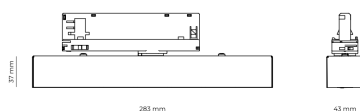

### Product technical data

Mains voltage	220 - 240V AC, 50/60Hz	Ripple	5 %
Connection method	3-phase track adapter	Inrush current	17 A
Dimming type	Non-dimmable	Inrush time	172 μs
IP rating	20	Optical system	Lenses
Protection class	II	Optical part material	PMMA
Ambient temperature	0 to +25 °C	Surface finish	Powder coated
Light source	LED	Width	43.00 cm
Colour temperature	4000k	Height	37.00 cm
Color rendering index	90	Length	284.00 cm
Rated luminous flux	1,277 lm	Weight	0.45 kg
Connected load	13.97 W	Service lifetime (L80 B10)	50 000 h
Luminous efficacy	91.4 lm/W	Warranty	5 years

### Dimensions