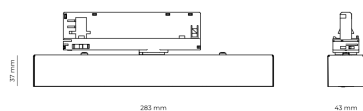

LED 220-240 V IP20   UGR < 19 CCT 3500 K CRI 90+

Product technical data

Mains voltage	220 - 240V AC, 50/60Hz
Connection method	3-phase track adapter
Dimming type	DALI
IP rating	20
Protection class	II
Ambient temperature	0 to +25 °C
Light source	LED
Colour temperature	3500k
Color rendering index	90
Rated luminous flux	1,311 lm
Connected load	13.40 W
Luminous efficacy	97.8 lm/W

Ripple	1 %
Optical system	Lenses
Optical part material	PMMA
Surface finish	Powder coated
Width	43.00 cm
Height	37.00 cm
Length	284.00 cm
Weight	0.45 kg
Service lifetime (L80 B10)	50 000 h
Warranty	5 years

Dimensions

Light distribution