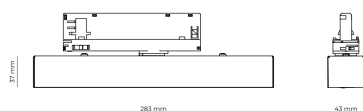

### Product technical data

Mains voltage	220 - 240V AC, 50/60Hz	Ripple	5 %
Connection method	3-phase track adapter	Inrush current	17 A
Dimming type	Non-dimmable	Inrush time	172 μs
IP rating	20	Optical system	Lenses
Protection class	II	Optical part material	PMMA
Ambient temperature	0 to +25 °C	Surface finish	Powder coated
Light source	LED	Width	43.00 cm
Colour temperature	3500k	Height	37.00 cm
Color rendering index	90	Length	284.00 cm
Rated luminous flux	1,311 lm	Weight	0.45 kg
Connected load	13.97 W	Service lifetime (L80 B10)	50 000 h
Luminous efficacy	93.8 lm/W	Warranty	5 years

### Dimensions