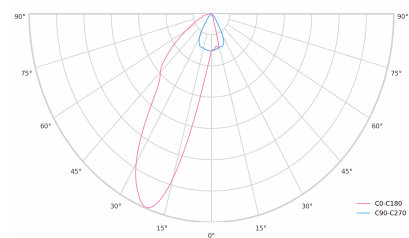

Light distribution