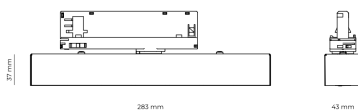

Ripple	1 %
DALI address	1
Standby power	0.30 W
Inrush current	10 A
Inrush time	80 µs
Optical system	Lenses
Optical part material	PMMA
Surface finish	Powder coated
Width	43.00 cm
Height	37.00 cm
Length	284.00 cm
Weight	0.45 kg
Service lifetime (L80 B10)	50 000 h
Warranty	5 years

### Dimensions