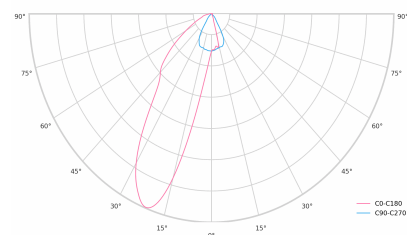

Light distribution