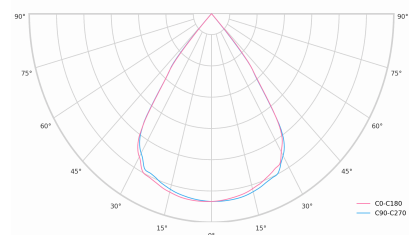

Light distribution