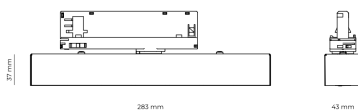

### Product technical data

Mains voltage	220 - 240V AC, 50/60Hz	Ripple	1 %
Connection method	3-phase track adapter	DALI address	1
Dimming type	DALI	Standby power	0.30 W
IP rating	20	Inrush current	10 A
Protection class	II	Inrush time	80 µs
Ambient temperature	0 to +25 °C	Optical system	Lenses
Light source	LED	Optical part material	PMMA
Colour temperature	4000k	Surface finish	Powder coated
Color rendering index	90	Width	43.00 cm
Rated luminous flux	1,091 lm	Height	37.00 cm
Connected load	11.23 W	Length	283.00 cm
Luminous efficacy	97.2 lm/W	Weight	0.45 kg
		Service lifetime (L80 B10)	50 000 h
		Warranty	5 years

### Dimensions