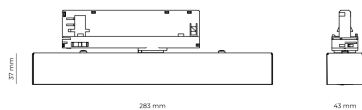

LED 220-240 V 50-60 Hz **IP20**   **UGR < 19** **CCT 4000 k** **CRI 90+**

Product technical data

Mains voltage	220 - 240V AC, 50/60Hz	Ripple	5 %
Connection method	3-phase track adapter	Inrush current	17 A
Dimming type	Non-dimmable	Inrush time	172 µs
IP rating	20	Optical system	Lenses
Protection class	II	Optical part material	PMMA
Ambient temperature	0 to +25 °C	Surface finish	Powder coated
Light source	LED	Width	43.00 cm
Colour temperature	4000k	Height	37.00 cm
Color rendering index	90	Length	283.00 cm
Rated luminous flux	1,120 lm	Weight	0.45 kg
Connected load	11.76 W	Service lifetime (L80 B10)	50 000 h
Luminous efficacy	95.2 lm/W	Warranty	5 years

Dimensions

Light distribution