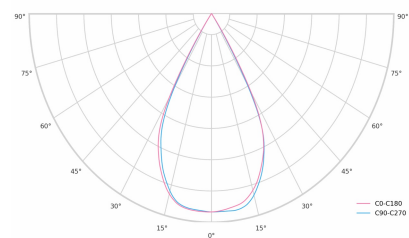

Light distribution