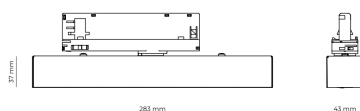

LED 220-240 V IP20   UGR < 19 CCT 3500 k CRI 90+

Product technical data

Mains voltage	220 - 240V AC, 50/60Hz	Ripple	5 %
Connection method	3-phase track adapter	Inrush current	17 A
Dimming type	Non-dimmable	Inrush time	172 µs
IP rating	20	Optical system	Lenses
Protection class	II	Optical part material	PMMA
Ambient temperature	0 to +25 °C	Surface finish	Powder coated
Light source	LED	Width	43.00 cm
Colour temperature	3500k	Height	37.00 cm
Color rendering index	90	Length	283.00 cm
Rated luminous flux	1,013 lm	Weight	0.45 kg
Connected load	11.76 W	Service lifetime (L80 B10)	50 000 h
Luminous efficacy	86.2 lm/W	Warranty	5 years

Dimensions

Light distribution