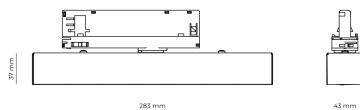

### Product technical data

Mains voltage	220 - 240V AC, 50/60Hz	Ripple	5 %
Connection method	3-phase track adapter	Inrush current	17 A
Dimming type	Non-dimmable	Inrush time	172 µs
IP rating	20	Optical system	Lenses
Protection class	II	Optical part material	PMMA
Ambient temperature	0 to +25 °C	Surface finish	Powder coated
Light source	LED	Width	43.00 cm
Colour temperature	3500k	Height	37.00 cm
Color rendering index	90	Length	283.00 cm
Rated luminous flux	1,120 lm	Weight	0.45 kg
Connected load	11.76 W	Service lifetime (L80 B10)	50 000 h
Luminous efficacy	95.2 lm/W	Warranty	5 years

### Dimensions