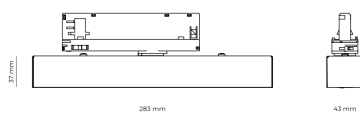

LED 220-240 V 50-60 Hz **IP20**   **UGR < 19** **CCT 3000 k** **CRI 90+**

Product technical data

Mains voltage	220 - 240V AC, 50/60Hz	Ripple	5 %
Connection method	3-phase track adapter	Inrush current	17 A
Dimming type	Non-dimmable	Inrush time	172 μs
IP rating	20	Optical system	Lenses
Protection class	II	Optical part material	PMMA
Ambient temperature	0 to +25 °C	Surface finish	Powder coated
Light source	LED	Width	43.00 cm
Colour temperature	3000k	Height	37.00 cm
Color rendering index	90	Length	283.00 cm
Rated luminous flux	1,021 lm	Weight	0.45 kg
Connected load	11.76 W	Service lifetime (L80 B10)	50 000 h
Luminous efficacy	86.8 lm/W	Warranty	5 years

Dimensions

Light distribution