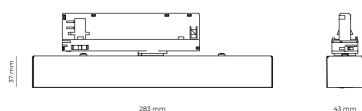

Ripple	5 %
Inrush current	17 A
Inrush time	172 μs
Optical system	Lenses
Optical part material	PMMA
Surface finish	Powder coated
Width	43.00 cm
Height	37.00 cm
Length	283.00 cm
Weight	0.45 kg
Service lifetime (L80 B10)	50 000 h
Warranty	5 years

### Dimensions