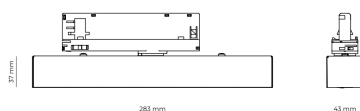

Ripple	5 %
Inrush current	17 A
Inrush time	172 µs
Optical system	Lenses
Optical part material	PMMA
Surface finish	Powder coated
Width	43.00 cm
Height	37.00 cm
Length	283.00 cm
Weight	0.45 kg
Service lifetime (L80 B10)	50 000 h
Warranty	5 years

Dimensions

Light distribution