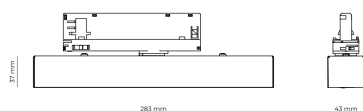

LED 220-240 V 50-60 Hz **IP20**   **UGR < 19** **CCT 4000 k** **CRI 90+**

Product technical data

Mains voltage	220 - 240V AC, 50/60Hz	Ripple	5 %
Connection method	3-phase track adapter	Inrush current	17 A
Dimming type	Non-dimmable	Inrush time	172 µs
IP rating	20	Optical system	Lenses
Protection class	II	Optical part material	PMMA
Ambient temperature	0 to +25 °C	Surface finish	Powder coated
Light source	LED	Width	43.00 cm
Colour temperature	4000k	Height	37.00 cm
Color rendering index	90	Length	283.00 cm
Rated luminous flux	824 lm	Weight	0.45 kg
Connected load	9.42 W	Service lifetime (L80 B10)	50 000 h
Luminous efficacy	87.5 lm/W	Warranty	5 years

Dimensions

Light distribution