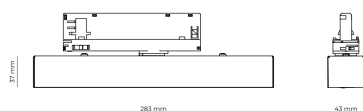

LED 220-240 V 50-60 Hz **IP20**   **UGR < 19** **CCT 4000 k** **CRI 90+**

Product technical data

Mains voltage	220 - 240V AC, 50/60Hz	Ripple	5 %
Connection method	3-phase track adapter	Inrush current	17 A
Dimming type	Non-dimmable	Inrush time	172 µs
IP rating	20	Optical system	Lenses
Protection class	II	Optical part material	PMMA
Ambient temperature	0 to +25 °C	Surface finish	Powder coated
Light source	LED	Width	43.00 cm
Colour temperature	4000k	Height	37.00 cm
Color rendering index	90	Length	283.00 cm
Rated luminous flux	911 lm	Weight	0.45 kg
Connected load	9.42 W	Service lifetime (L80 B10)	50 000 h
Luminous efficacy	96.7 lm/W	Warranty	5 years

Dimensions

Light distribution