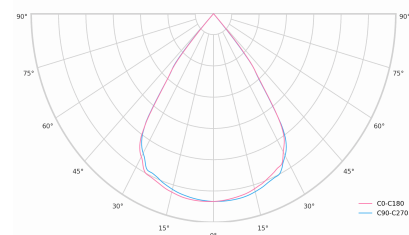

Light distribution