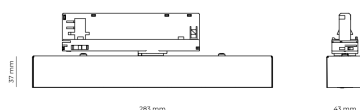

Dimensions