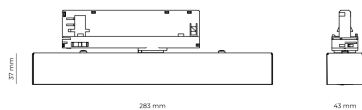

LED 220-240 V 50-60 Hz **IP20**   **UGR < 19** **CCT 2700 k** **CRI 90+**

Product technical data

Mains voltage	220 - 240V AC, 50/60Hz	Ripple	5 %
Connection method	3-phase track adapter	Inrush current	17 A
Dimming type	Non-dimmable	Inrush time	172 µs
IP rating	20	Optical system	Lenses
Protection class	II	Optical part material	PMMA
Ambient temperature	0 to +25 °C	Surface finish	Powder coated
Light source	LED	Width	43.00 cm
Colour temperature	2700k	Height	37.00 cm
Color rendering index	90	Length	283.00 cm
Rated luminous flux	802 lm	Weight	0.45 kg
Connected load	9.42 W	Service lifetime (L80 B10)	50 000 h
Luminous efficacy	85.1 lm/W	Warranty	5 years

Dimensions

Light distribution