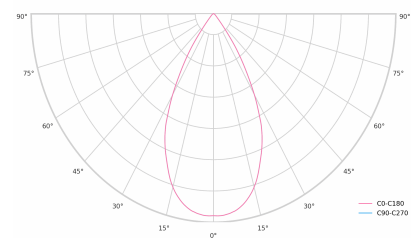

Light distribution